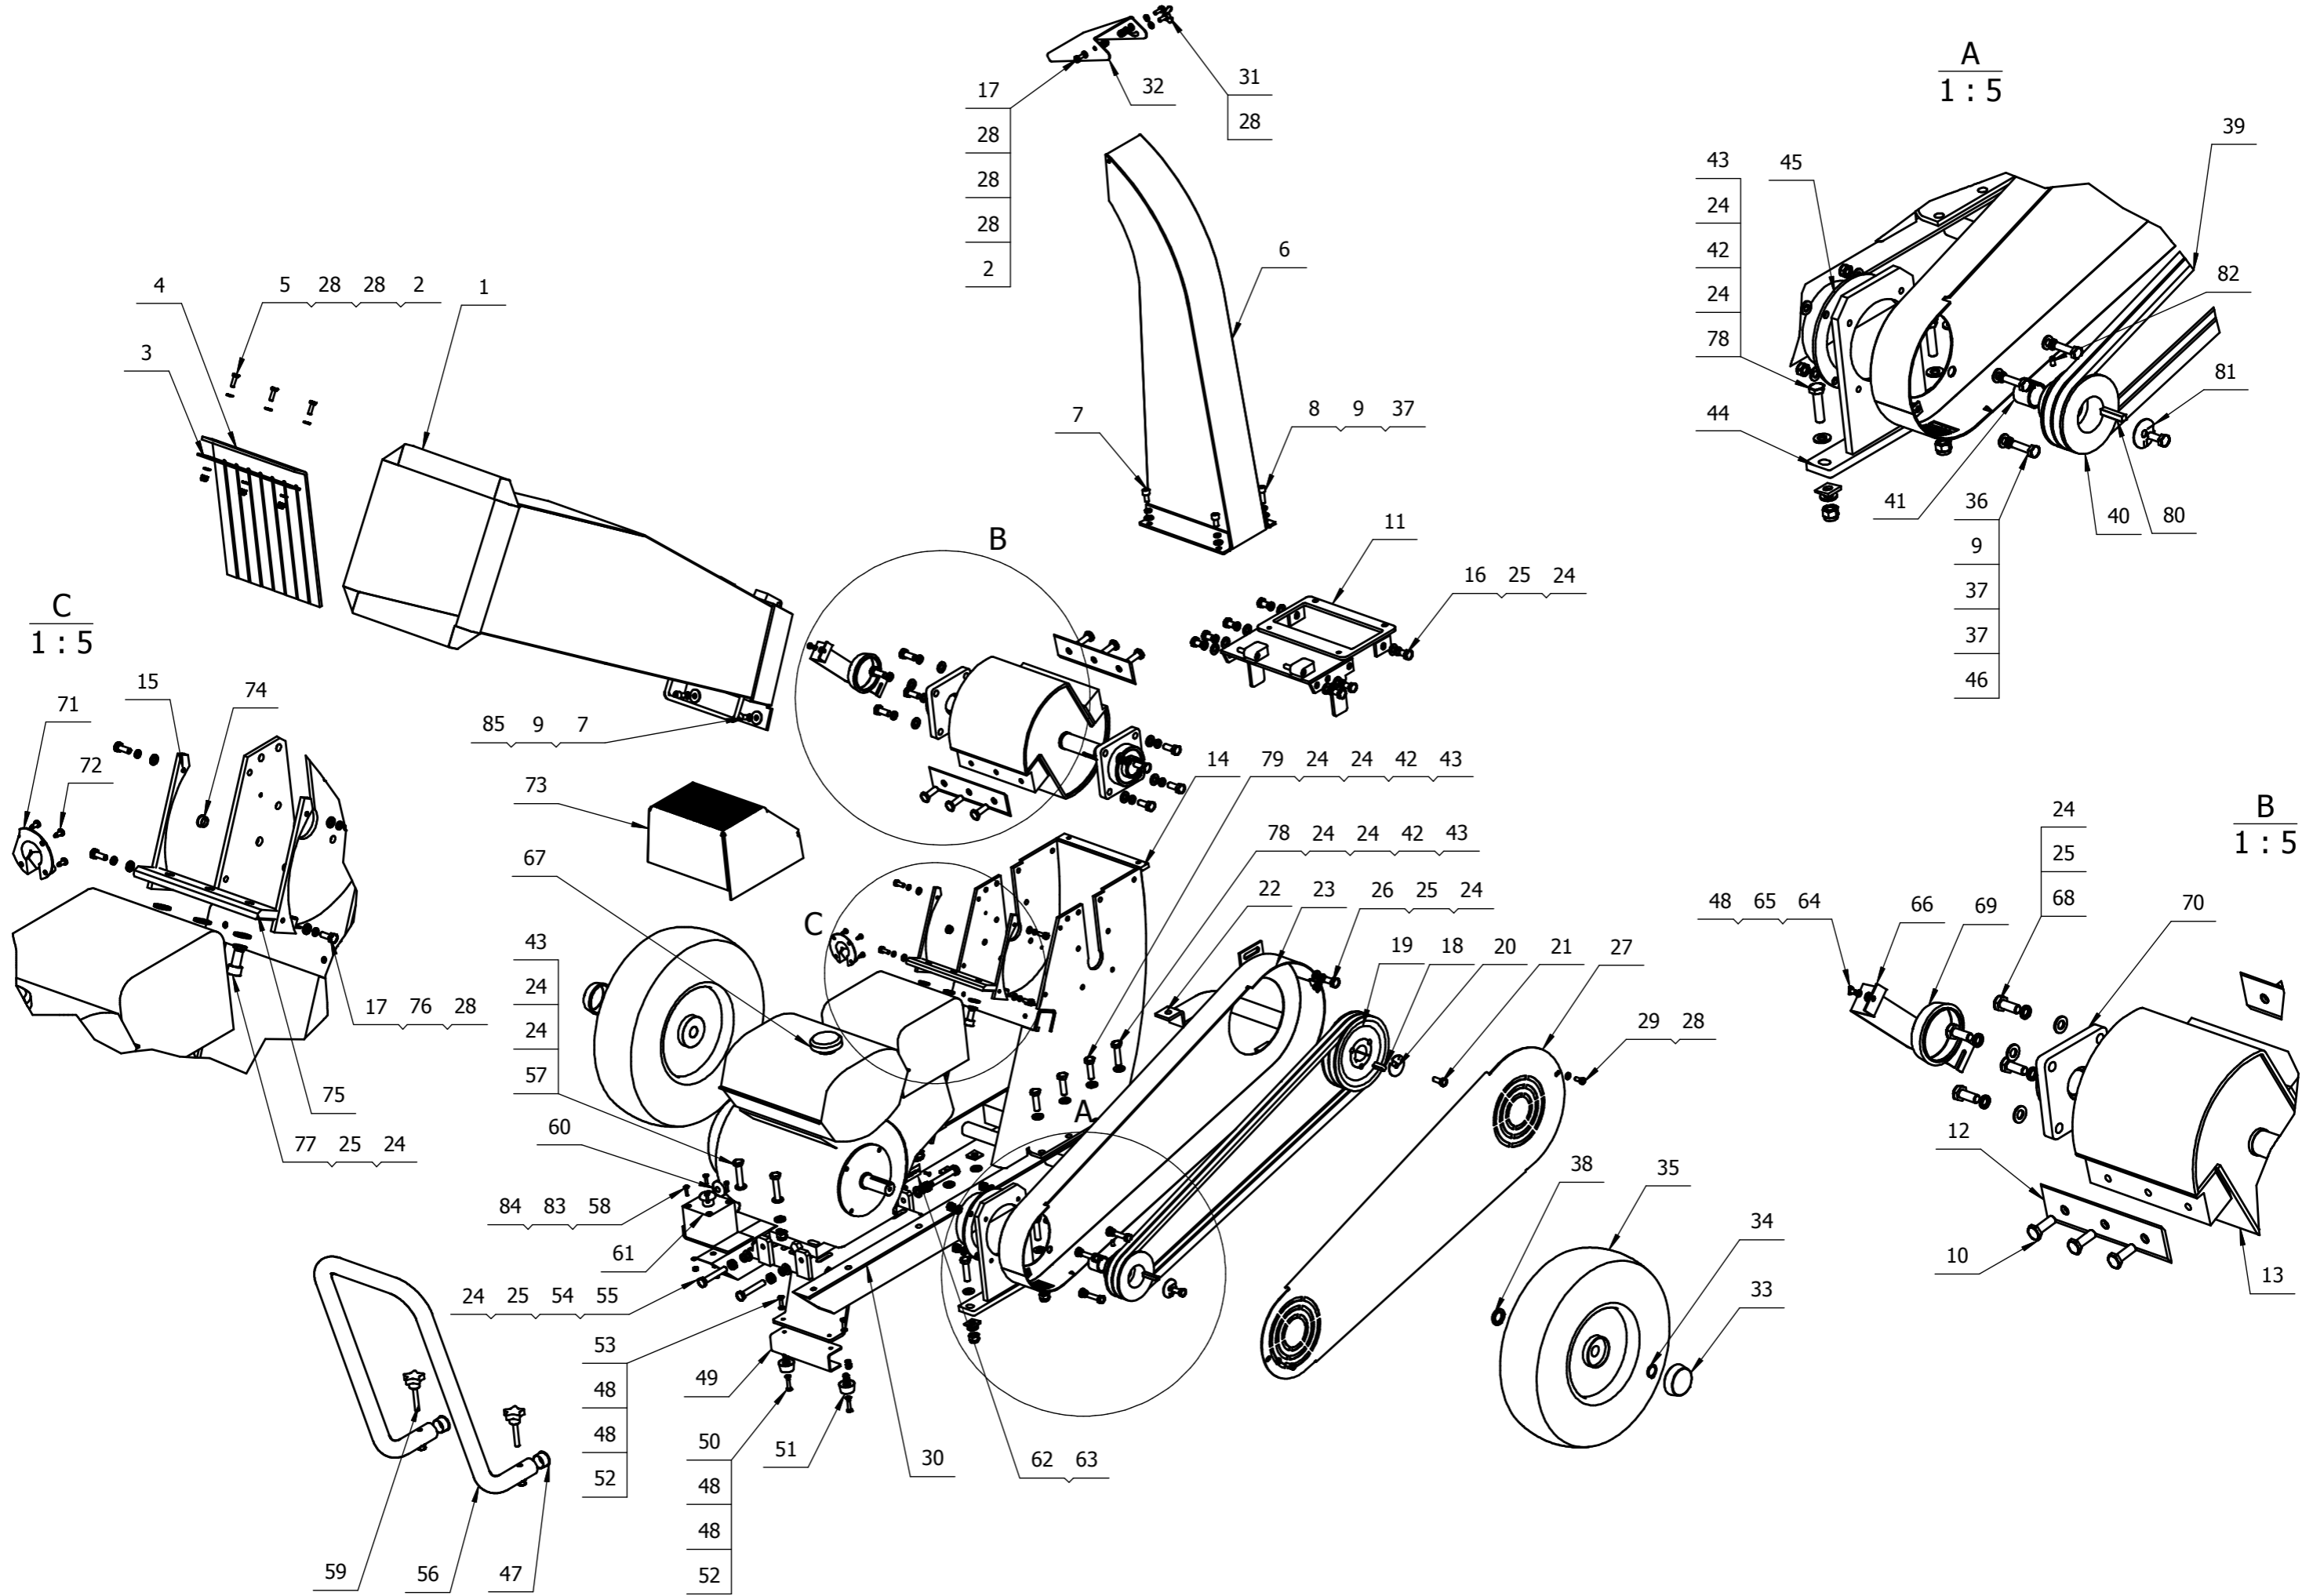

## **hakselaar - broyeur woodchipper - häcksler GTS900**

From serial number: GTS900LV2R15007RR

[www.gtmprofessional.com](http://www.gtmprofessional.com)

PARTNR.	ARTICLE NUMBER	PART NAME	QTY
1	MZSGTSM039001000	hopper	1
2	MZSGTSS03M06000LON	lock nut M6	5
3	MZSGTSM059003000	strip	1
4	MZSGTSM059004000	rubber flap	1
5	MZSGTSS01M06020NFN	hex bolt M6×20	3
6	MZSGTSM039005000	output chute	1
7	MZSGTSS01M08016JFN	hexagon socket cap head screw M8×16	4
8	MZSGTSS01M08020JFN	hexagon socket cap head screw M8×20	2
9	MZSGTSS040M0815LIR	spring washer 8	6
10	MZSGTSS01M10030XFN	special bolt for blade	6
11	MZSGTSM039006000	top of shredder box	1
12	MZSGTSM030145000	blade	2
13	MZSGTSM030073000	rotor	1
14	MZSGTSM039023000	shredder box	1
15	MZSGTSM039012000	rotor protector	2
16	MZSGTSS01M10016NFN	hex bolt M10×16	7
17	MZSGTSS01M06016NFN	hex bolt M6×16	6
18	MZSGTSS14100828R	rotor shaft key	1
19	MZSGTSM073146000	taperlock pulley	1
20	MZSGTSM033025000	safety ring for rotor	1
21	MZSGTSS01M08020NFN	hex bolt M8×20	2
22	MZSGTSM029003000	bumper	1
23	MZSGTSM039003000	belt cover	1
24	MZSGTSS040M1020PIR	plain washer 10	43
25	MZSGTSS040M1016LIR	spring washer 10	19
26	MZSGTSS01M10020NFN	hex bolt M10×20	1
27	MZSGTSM039004000	belt cover lid	1
28	MZSGTSS040M0612PIR	plain washer 6	17
29	MZSGTSS01M06012NFN	hex bolt M6×12	2
30	MZSGTSM029006000	frame	1
31	MZSGTSS01M06016WPN	wing screw	1
32	MZSGTSM039007000	deflector	1
33	MZSGTSM053002000	cap of wheel	2
34	MZSGTSS090200000	circlip 20	2
35	MZSGTS C05R002000	13" air tire small white wheel	2
36	MZSGTSS01M08030NFN	hex bolt M8×30	4
37	MZSGTSS040M0816PIR	plain washer 8	13
38	MZSGTSM013014000	wheel washer 20	2
39	MZSGTSS07A661709LP	V-belt A 66	2
40	MZSGTSM07309600L	double V-pulley 96 mm	1
41	MZSGTSM013002000	bush for engine shaft 25 mm	1
42	MZSGTSS040M1000TIR	square taper washer	10
43	MZSGTSS03M10000LON	lock nut M10	14
44	MZSGTSM039009000	support block belt cover	1
45	MZSGTSM050014000	protection cover of engine	1