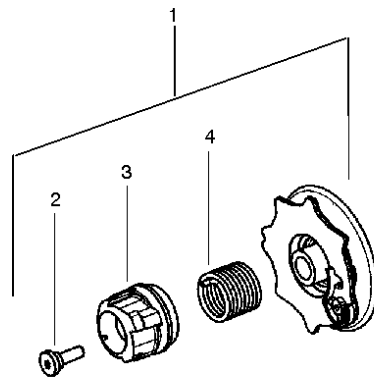

\*\*\*\*\* **Service Reference** \*\*\*\*\*

Your unit may have been built with either one of two starter pulley systems. Please identify the type of pulley system your unit has and order parts accordingly.

**Standard Pulley System**

- 5. 530015920 Screw
- 6. 530057890 Pulley

**Spring Assist Pulley System**

- 1. 530071966 Kit -Starter Pulley
- 2. 530021179 Screw
- 3. 530059677 Hub
- 4. 530021180 Spring

SERVICE REFERENCE

P3314, 952802026, 2012-01

Ref	Part No	Description	Remark	QTY KIT
1	530 07 19-66	STARTER PULLEY		1
2	530 02 11-79	SCREW		1
3	530 05 96-77	SLEEVE		1
4	530 02 11-80	SPRING		1
5	530 01 59-20	SCREW		1
6	530 05 78-90	STARTER PULLEY		1