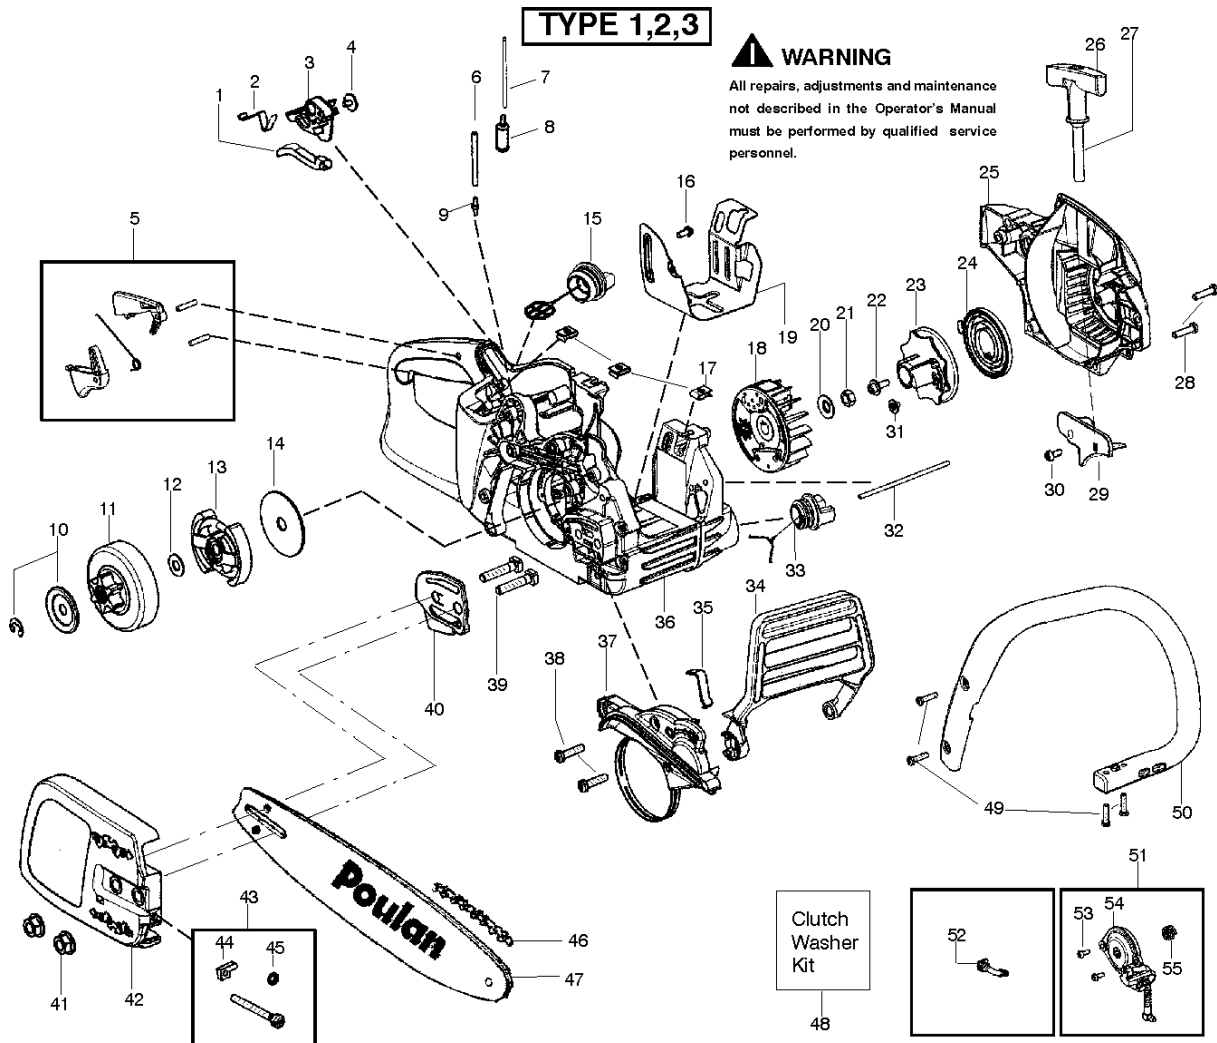

# SPARE PARTS LIST

CHAIN SAWS

P3314, 952802026, 2012-01

## CHASSIS &amp; ENCLOSURES

P3314, 952802026, 2012-01

Ref	Part No	Description	Remark	QTY	KIT
1	530 05 78-93	KNOB CHOKE		1	
2	530 05 79-08	SPRING		1	
3	530 05 78-91	LEVER		1	
4	530 01 60-80	SCREW		1	
5	530 07 18-88	KIT TRIG AND LOCKOUT		1	
6	530 06 92-16	KIT	LARGE	1	
7	530 06 92-47	HOSE	SMALL	1	
8	530 09 56-49	ASSY FUEL PICK UP W/LINE		1	
9	530 02 38-77	NIPPLE		1	
10	530 07 19-45	KIT		1	
11	530 05 79-05	CLUTCH DRUM		1	
12	530 07 19-45	KIT		1	
13	530 05 79-07	CLUTCH ASSY		1	
14	530 01 64-19	WASHER		1	
15	577 85 85-01	ASSEMBLY		1	
16	530 01 60-64	SCREW		1	
17	530 01 59-22	NUT		1	
18	545 01 63-05	FLYWHEEL ASSY		1	
19	530 05 79-11	SHIELD		1	
20	530 01 51-27	WASHER		1	
21	530 01 61-34	NUT		1	
24	576 65 78-01	SPRING		1	
25	579 37 20-01	FAN HOUSING		1	29, 30
26	530 03 74-85	HANDLE		1	
27	530 06 92-32	STARTER ROPE		1	
28	530 01 64-32	SCREW		1	
29	578 15 22-01	BAFFLE		1	
30	545 22 71-01	SCREW		1	
31	530 01 60-80	SCREW		1	
32	530 05 87-86	ASSEMBLY		1	
33	530 05 72-36	TANK		1	
34	530 05 78-97	HAND GUARD		1	
35	530 01 64-16	SPRING		1	
36	577 86 25-01	ASSEMBLY		1	5-7,15,17,32,33,35,39
37	530 07 18-93	KIT		1	
38	530 01 64-32	SCREW		1	
39	530 01 61-33	BOLT		1	
40	530 05 79-10	PLATE BAR MOUNTING		1	
41	530 01 59-17	NUT		1	
42	530 05 89-33	ASSY CLUTCH COVER PLN GREEN		1	43
43	530 06 96-11	RETAINER		1	"44,45"
44	530 01 58-26	PEN		1	
45	530 03 85-93	RETAINER		1	
46	952 05 12-09	SAW CHAIN	14"	1	
47	952 04 43-68	BAR	14"	1	
48	530 07 19-45	KIT		1	"10, 12"
49	530 01 64-32	SCREW		1	
50	530 05 78-88	HANDLE		1	
51	530 07 18-91	KIT		1	"53, 54, 55"
52	530 05 79-24	ASSEMBLY		1	
53	545 22 71-01	SCREW		1	
54	530 05 79-31	OIL PUMP ASSY		1	
55	530 03 78-20	PISTON		1	