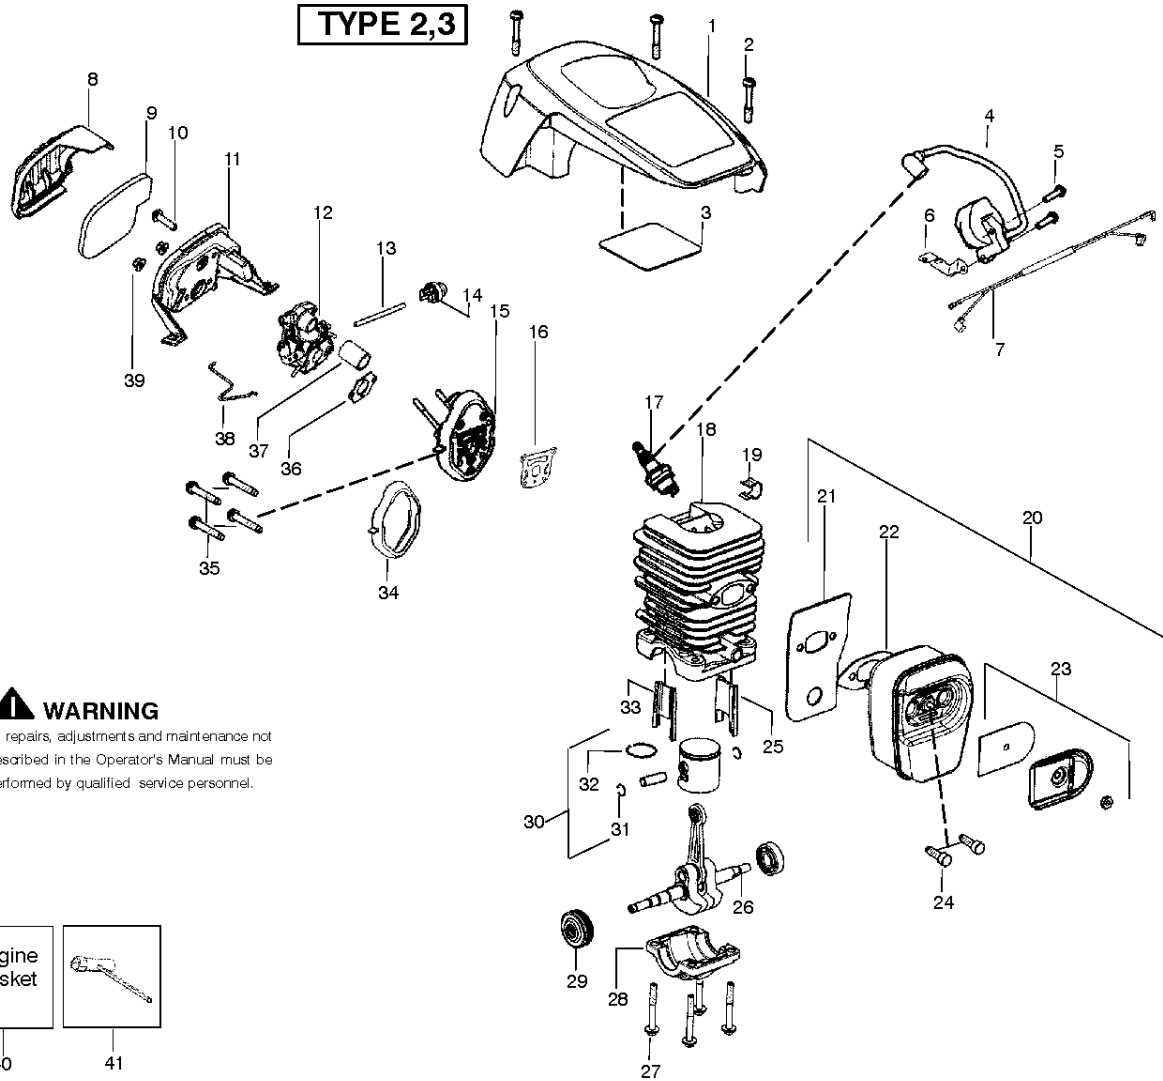

ENGINE

P3314, 952802026, 2012-01

Ref	Part No	Description	Remark	QTY	KIT
1	530 05 88-37	SHIELD		1	2
2	530 01 61-53	SCREW		1	
3	530 05 90-06	TAPE REFLECTOR		1	
4	545 09 06-01	IGNITION MODULE		1	
5	530 01 64-32	SCREW		1	
6	530 04 74-42	PLATE		1	
7	530 05 79-43	ASSEMBLY		1	
8	530 05 86-87	COVER		1	
9	530 05 79-25	FILTER		1	
10	530 01 64-25	SCREW		1	
11	530 05 78-92	HSG FILTER		1	
12	545 07 06-01	CARBURETTOR		1	
12	545 16 32-01	ASSY WTA-30 CARB & P		1	
13	530 06 92-16	KIT	LARGE	1	
14	530 04 77-21	PRIMER		1	
15	530 07 18-89	KIT		1	"16, 34, 37"
16	530 07 18-94	KIT		1	
17	952 03 01-50	SPARK PLUG	RCJ-7Y	1	
18	530 07 18-84	KIT		1	"25, 33"
19	530 01 61-36	CLAMP		1	
20	545 00 60-07	KIT MUFFLER SAS NON CAT		1	"21, 22, 23, 24"
21	530 05 79-42	MUFFLER		1	
22	530 07 18-94	KIT	KIT	1	
23	545 00 60-56	SHAFT		1	
24	530 01 63-38	BOLT		1	
25	545 01 53-01	INSERT	BLACK	1	
26	545 11 29-01	CRANKSHAFT ASSY		1	
27	530 01 64-17	BOLT		1	
28	530 05 79-41	CRANKCASE		1	
29	530 05 63-63	BEARING		1	
30	530 07 18-83	KIT		1	"31, 32"
31	530 01 56-97	LOCKING RING		1	
32	530 03 87-29	PISTON RING		1	
33	545 01 54-01	INSERT	GRAY	1	
34	530 07 18-94	KIT	KIT	1	
35	530 01 64-26	SCREW		1	
36	530 07 18-94	KIT	KIT	1	
37	530 05 79-26	TUBE		1	
38	530 05 79-09	WIRE THROTTLE		1	
39	530 01 61-01	NUT		1	
40	530 07 18-94	KIT		1	"16, 22, 34, 36"
41	530 03 11-63	WRENCH		1