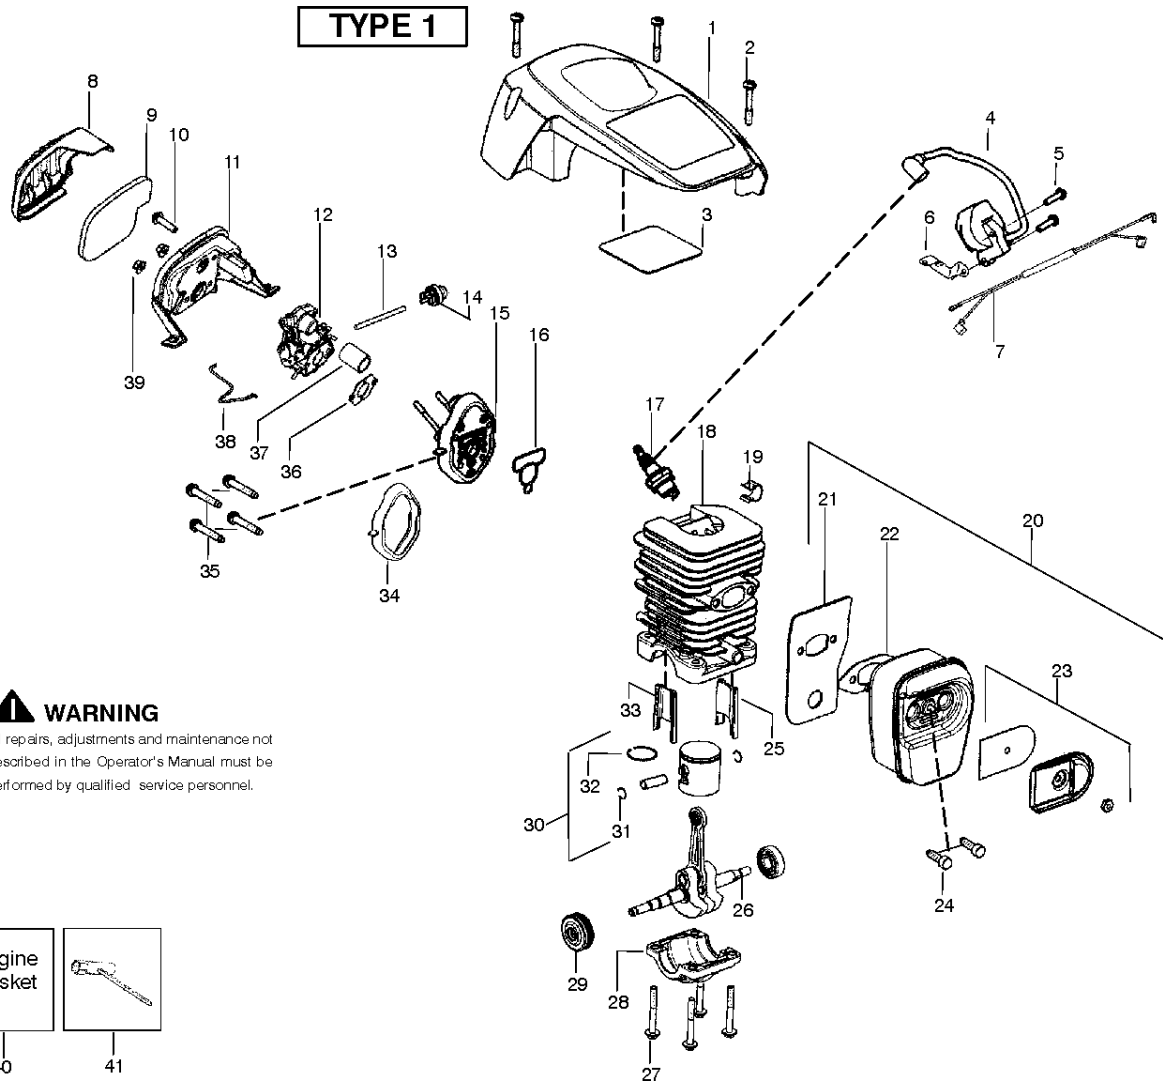

## CHASSIS &amp; ENCLOSURES

P3314, 952802026, 2012-01

Ref	Part No	Description	Remark	QTY	KIT
1	530 05 78-93	KNOB CHOKE		1	
2	530 05 79-08	SPRING		1	
3	530 05 78-91	LEVER		1	
4	530 01 60-80	SCREW		1	
5	530 07 18-88	KIT TRIG AND LOCKOUT		1	
6	530 06 92-16	KIT	LARGE	1	
7	530 06 92-47	HOSE	SMALL	1	
8	530 09 56-49	ASSY FUEL PICK UP W/LINE		1	
9	530 02 38-77	NIPPLE		1	
10	530 07 19-45	KIT		1	
11	530 05 79-05	CLUTCH DRUM		1	
12	530 07 19-45	KIT		1	
13	530 05 79-07	CLUTCH ASSY		1	
14	530 01 64-19	WASHER		1	
15	577 85 85-01	ASSEMBLY		1	
16	530 01 60-64	SCREW		1	
17	530 01 59-22	NUT		1	
18	545 01 63-05	FLYWHEEL ASSY		1	
19	530 05 79-11	SHIELD		1	
20	530 01 51-27	WASHER		1	
21	530 01 61-34	NUT		1	
24	576 65 78-01	SPRING		1	
25	579 37 20-01	FAN HOUSING		1	29, 30
26	530 03 74-85	HANDLE		1	
27	530 06 92-32	STARTER ROPE		1	
28	530 01 64-32	SCREW		1	
29	578 15 22-01	BAFFLE		1	
30	545 22 71-01	SCREW		1	
31	530 01 60-80	SCREW		1	
32	530 05 87-86	ASSEMBLY		1	
33	530 05 72-36	TANK		1	
34	530 05 78-97	HAND GUARD		1	
35	530 01 64-16	SPRING		1	
36	577 86 25-01	ASSEMBLY		1	5-7,15,17,32,33,35,39
37	530 07 18-93	KIT		1	
38	530 01 64-32	SCREW		1	
39	530 01 61-33	BOLT		1	
40	530 05 79-10	PLATE BAR MOUNTING		1	
41	530 01 59-17	NUT		1	
42	530 05 89-33	ASSY CLUTCH COVER PLN GREEN		1	43
43	530 06 96-11	RETAINER		1	"44,45"
44	530 01 58-26	PEN		1	
45	530 03 85-93	RETAINER		1	
46	952 05 12-09	SAW CHAIN	14"	1	
47	952 04 43-68	BAR	14"	1	
48	530 07 19-45	KIT		1	"10, 12"
49	530 01 64-32	SCREW		1	
50	530 05 78-88	HANDLE		1	
51	530 07 18-91	KIT		1	"53, 54, 55"
52	530 05 79-24	ASSEMBLY		1	
53	545 22 71-01	SCREW		1	
54	530 05 79-31	OIL PUMP ASSY		1	
55	530 03 78-20	PISTON		1	