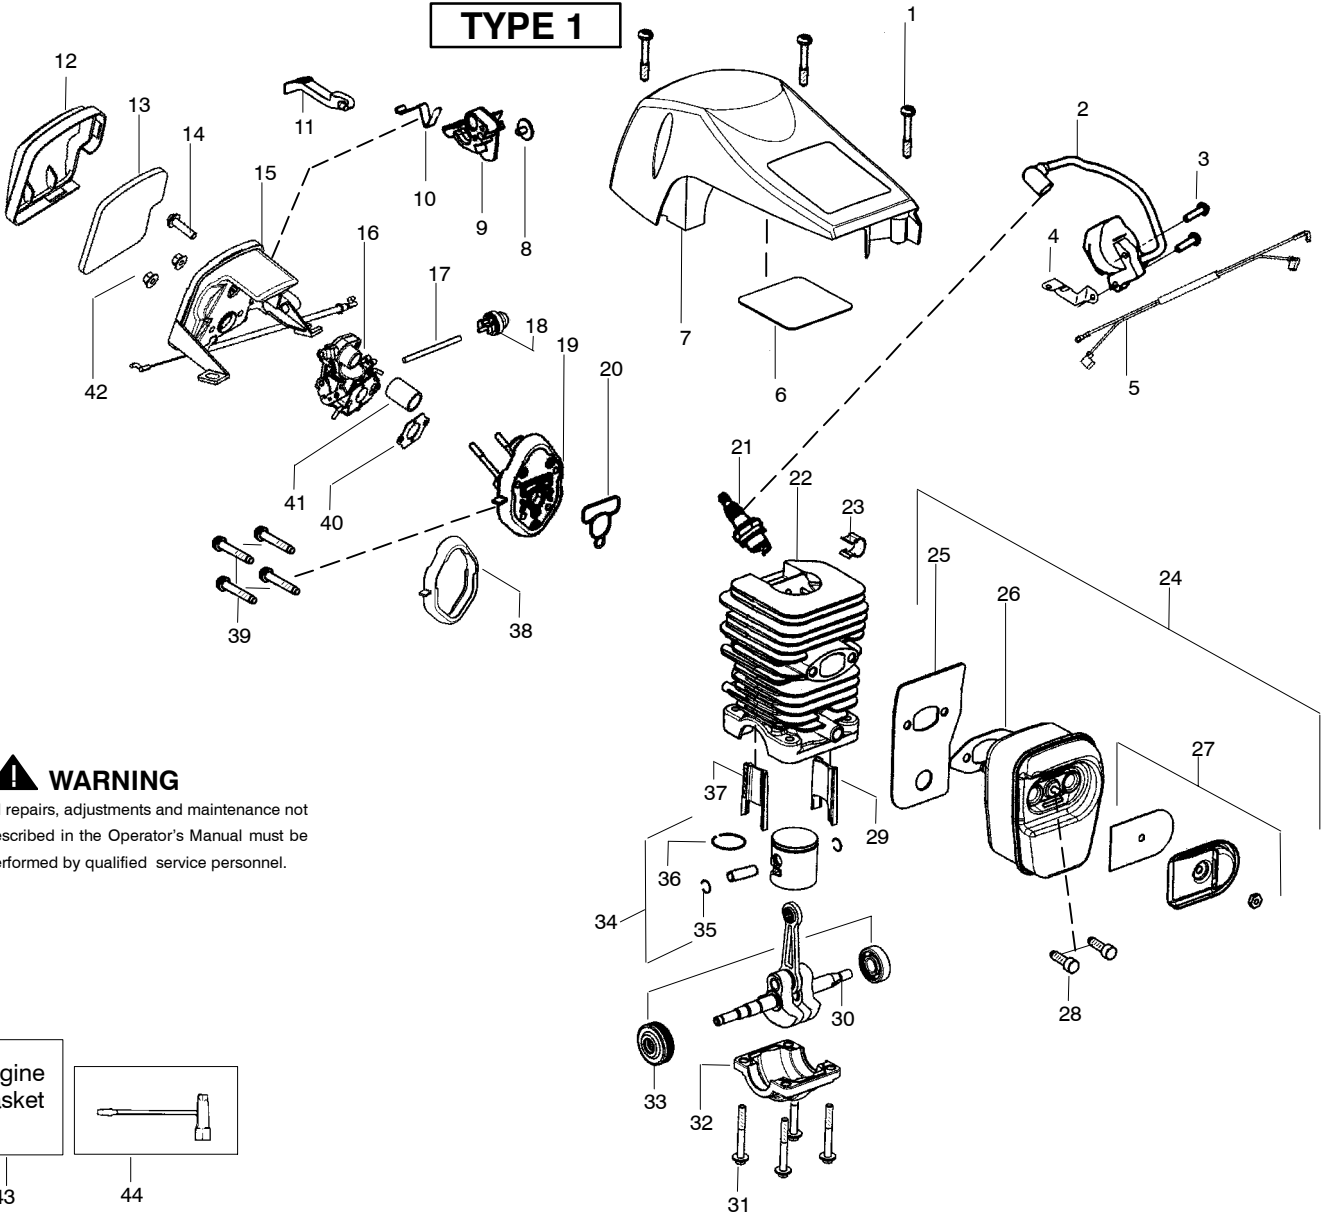

PARTS LIST NO. 530165648		Poulan PRO® PARTS LIST	CHAIN SAW MODEL(s) PP3816AV	
DATE 7/03/08	Replaces 530165648 - 6/06/08		NOTE: Illustration may differ from actual model due to design changes	PAGE NO. 2

TYPE 1

⚠ WARNING

All repairs, adjustments and maintenance not described in the Operator's Manual must be performed by qualified service personnel.