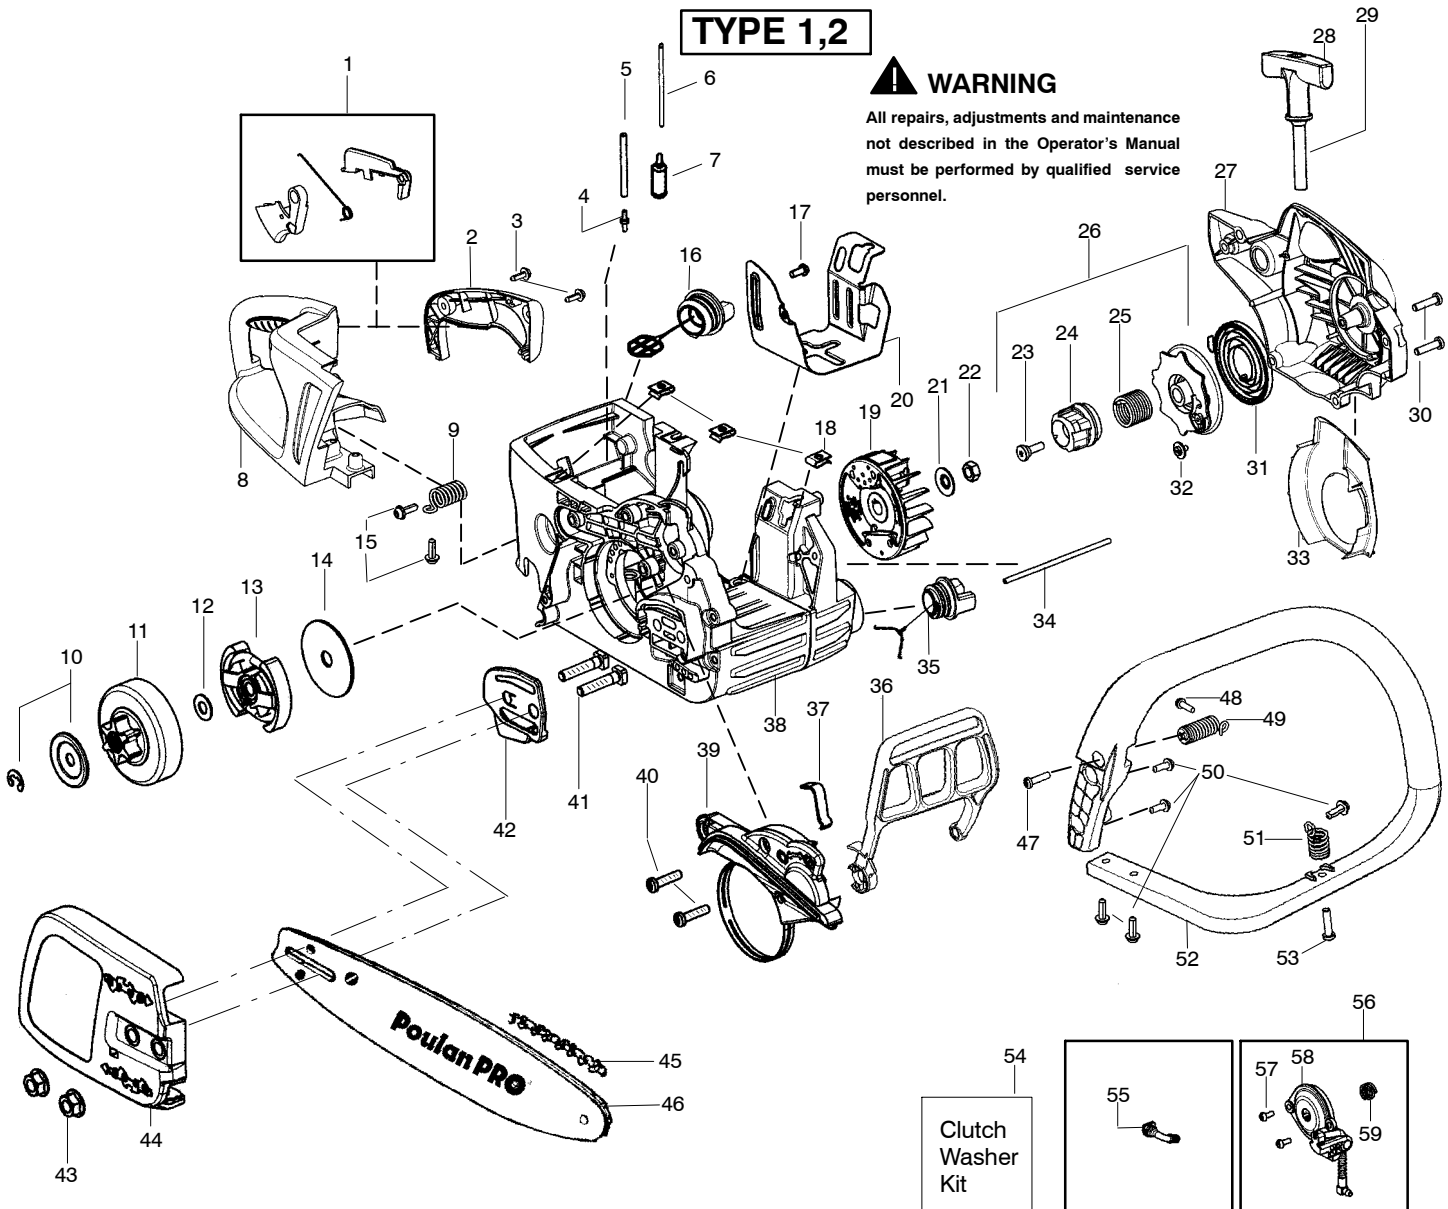

TYPE 1,2

WARNING
All repairs, adjustments and maintenance not described in the Operator's Manual must be performed by qualified service personnel.

Ref.	Part No.	Description	Ref.	Part No.	Description	Ref.	Part No.	Description
1.	530071927	Kit-Trigger/Lockout	24.	530059677	Starter Hub-EPS	44.	545012003	Assy-Clutch Cover
2.	545011903	Cover-Handle	25.	530021180	Spring-EPS	45.	952051211	Accy-16" Chain
3.	530016433	Screw	26.	530071881	Kit- EPS Starter Pulley (Incl. 23,24,25, 32)	46.	952044942	Accy-16" Bar
4.	530023877	Fitting-Fuel line	27.	545011703	Spring-Rear Isolator	47.	530016432	Screw
5.	530069216	Kit-Fuel Line (Large)	28.	530056402	Handle-Starter	48.	530016443	Screw
6.	530069247	Kit-Fuel Line (Small)	29.	530069232	Kit-Rope	49.	530059480	Assy-Rear Iso. Spring
7.	530095646	Assy-Fuel Pick Up	30.	530016432	Screw	50.	530015906	Screw
8.	545012103	Handle-Rear	31.	530042095	Spring-Starter	51.	530059479	Assy-Front Iso. Spring
9.	530059475	Spring-Rear Isolator	32.	530016080	Screw	52.	530057878	Handle-Front
10.	530071945	Kit-Clutch Washer	33.	530057868	Baffle	53.	530016432	Screw
11.	530057905	Assy-Clutch Drum 3/8"	34.	530058786	Assy-Oil Vent	54.	530071945	Kit-Clutch Washer (Incl. 10,12)
12.	530071945	Kit-Clutch Washer	35.	530057236	Assy-Oil Cap w/ret.	55.	530057924	Assy-Oil Pick Up
13.	530057907	Assy-Clutch	36.	530057880	Handguard	56.	530071891	Kit-Oil Pump (Incl. 57,58,59)
14.	530016419	Washer-Large Clutch	37.	530016416	Spring-Handguard	57.	530016064	Screw
15.	530015906	Screw	38.	545011803	Assy-Chassis (Incl. 4,5,6,7,9,15,16,17,18, 20,34,35,37,41,51,)	58.	530057931	Assy-Oil Pump
16.	530047192	Assy-Fuel Cap w/ret	39.	530071893	Kit-Chainbrake	59.	530037820	Gear-Worm
17.	530016064	Screw	40.	530016432	Screw			
18.	530015922	Nut-"U" type speed	41.	530016133	Bolt-Bar			
19.	530039231	Assy-Flywheel	42.	530057910	Plate-Bar			
20.	530057911	Shield-Heat	43.	530015917	Nut-Bar			
21.	530015127	Washer-Flywheel						
22.	530016134	Nut-Flywheel						
23.	530021179	Screw-Shoulder						

✓ = NEW PART NUMBER FOR THIS IPL   ★ = REFER TO THE SERVICE REFERENCE INDICATED FOR MORE INFORMATION. (LOCATED AT END OF IPL)