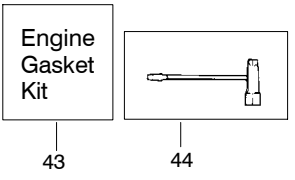

Ref.	Part No.	Description	Ref.	Part No.	Description	Ref.	Part No.	Description
1.	530016153	Screw	19.	530071889	Kit-Carb. Adaptor (Incl. # 20,38,41)	36.	530038729	Ring-Piston
2.	530039232	Module-Ignition	20.	530071894	Gasket-cyl. o-ring (kit)	37.	530057886	Insert-Right (gray)Cyl.
3.	530016432	Screw	21.	952030150	Accy-Spark Plug (RCJ-7Y)	38.	530071894	Seal-Adaptor (kit)
4.	530058661	Strap-Ground	22.	530071885	Kit-Cylinder (Incl. 29,37)	39.	530016426	Screw
5.	530057943	Assy-Wire Harness	23.	530058660	Clip-High Tension Lead	40.	530071894	Gasket-Carb. (kit)
6.	530055698	Reflector-Tape	24.	530071887	Kit-Muffler (Incl. 25,26,27,28)	41.	530057926	Tube-Intake
7.	530057872	Shield-Cylinder(Incl.1,6)	25.	530057942	Backplate-Muffler	42.	530016101	Nut-Carb.
8.	530016080	Screw	26.	530071894	Gasket-Muffler (kit)	43.	530071894	Kit-Gasket (Incl. 20,26,38,40)
9.	530057891	Lever-Ignition Switch	27.	530071886	Kit-Spark Arrestor	44.	530031135	Scrench
10.	530057908	Spring-Ignition Switch	28.	530016338	Bolt-Muffler			Not Shown
11.	530059399	Knob-Choke	29.	530057885	Insert-Left (black) Cyl.		545047515	Manual-Operator
12.	530059001	Cover-Air Filter	30.	530012537	Assy-Crankshaft/Rod Bolt		530059905	Decal-Warning
13.	530057869	Filter-Air	31.	530016417	Cap-Crankcase			
14.	530016425	Screw	32.	530057941	Assy-Bearing/Seal			
15.	530150029	Housing-Air Filter w/cable	33.	530056363	Kit-Piston (Incl. 35,36)			
16.	---	Carburetor	34.	530071882	Retainer-Piston Pin			
	530035590	Zama W26	35.	530015697				
17.	530069247	Kit-Fuel Line (Small)						
18.	530047721	Bulb-Purge "snap-in"						

✓ = NEW PART NUMBER FOR THIS IPL   * = REFER TO THE SERVICE REFERENCE INDICATED FOR MORE INFORMATION. (LOCATED AT END OF IPL)